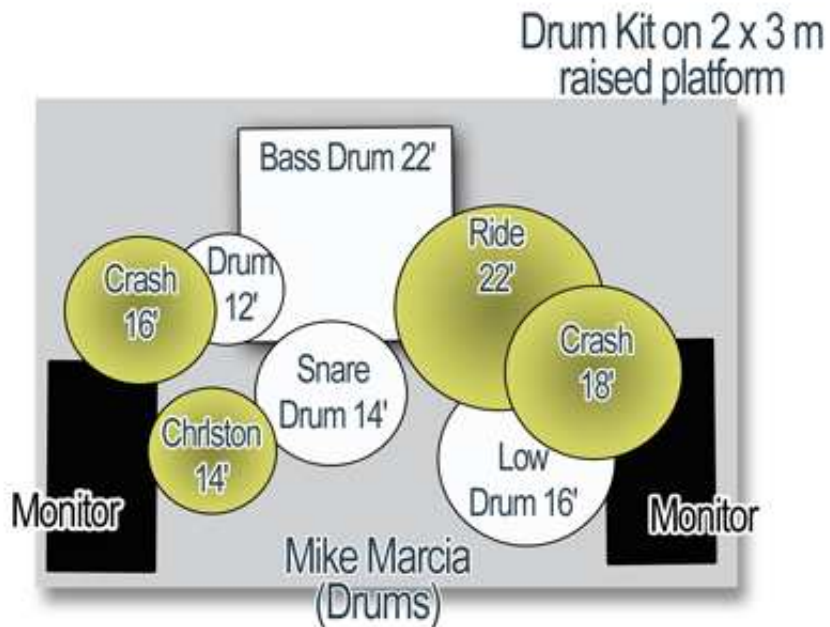

AESTHESIA Stage

FRONT OF HOUSE

■ D.I. (Acoustic Guitar)

PC 16

PC 16

PC 16