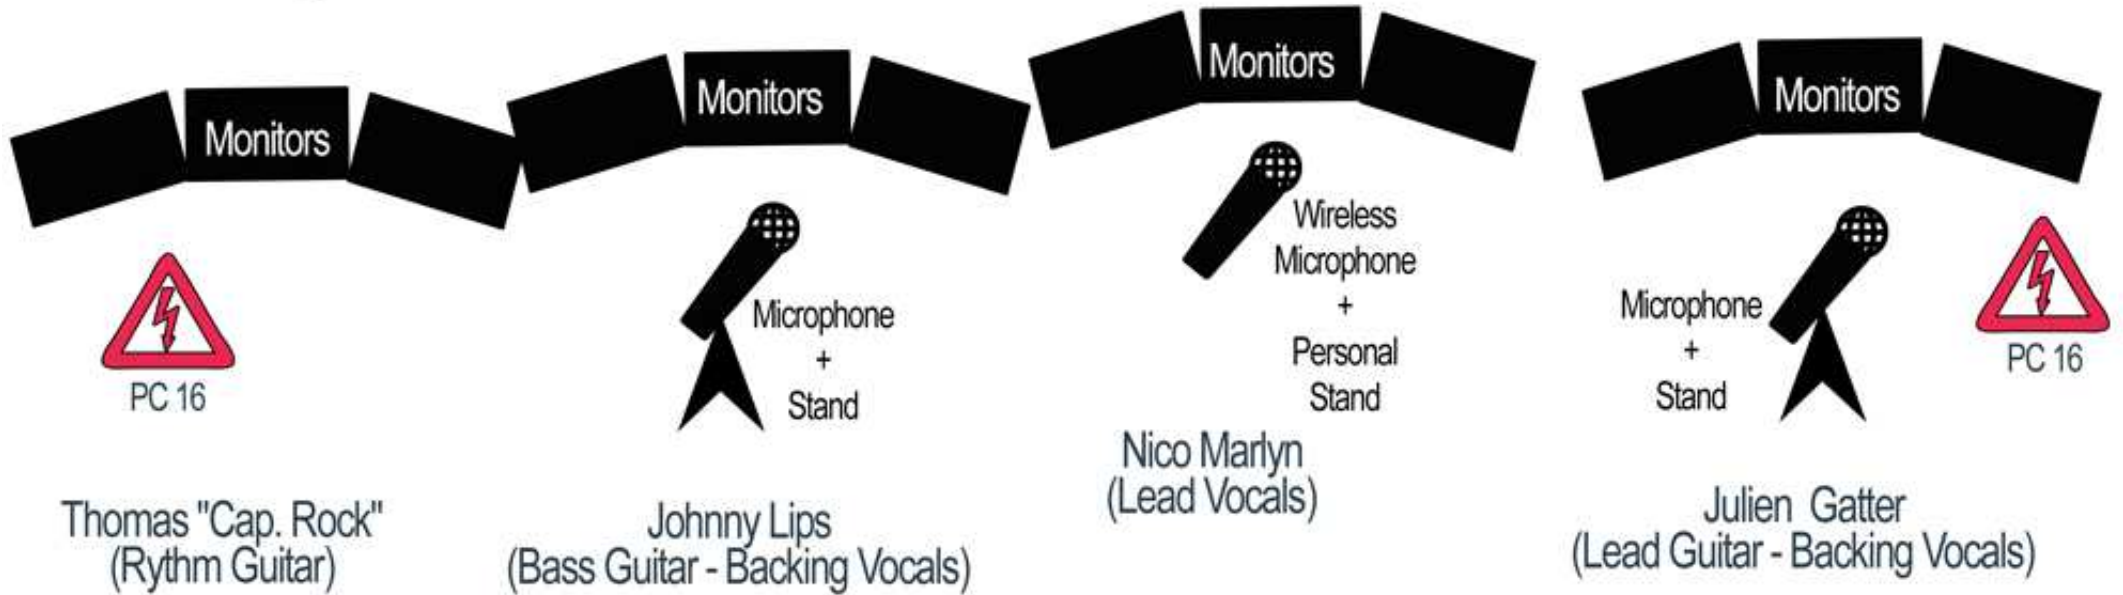

AESTHESIA Stage

FRONT OF HOUSE

■ D.I. (Acoustic Guitar)

PC 16

PC 16

PC 16